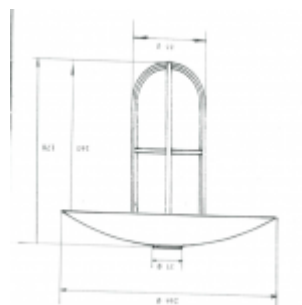

148,20€

Supplied with 1 or 2 cable entries.

Reference: 125

Material: brass and glass.

Weight: 1000 gr

Cable: 8 mm

[Añadir al carrito](#)