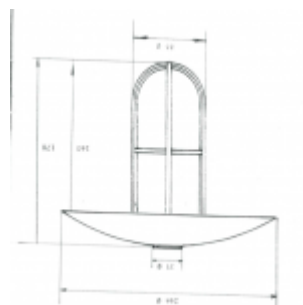

148,20€

Supplied with 1 or 2 cable entries.

Reference: 125

Material: brass and glass.

Weight: 1000 gr

Cable: 8 mm

[Añadir al carrito](#)