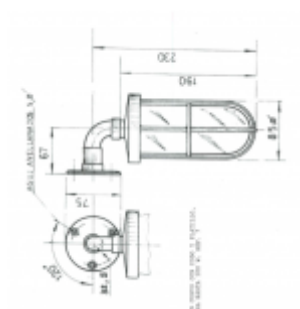

## Curved ceiling with elbow and saucer, lamp up to 100W

[Ver producto](#)

**0,00€**

Crystal: CLEAR

Reference: 7

Material: brass and glass.

Weight: 860 gr

Cable: 8 mm