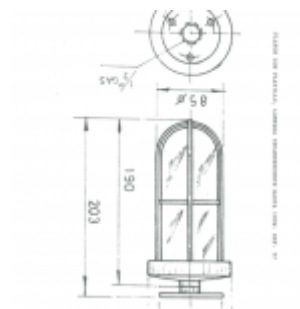

## Plafond with saucer, incandescent lamp up to 100W

[Ver producto](#)

**0,00€**

Crystal: CLEAR

Reference: 37

Material: brass and glass.

Weight: 710 gr

Cable: 8 mm