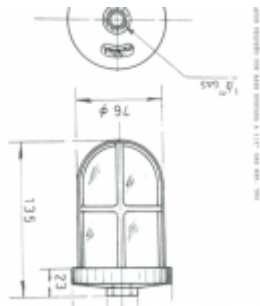

Small ceiling light with threaded base at 1/2 ? gas up to 40W

[Ver producto](#)

0,00€

Supplied with 1 or 2 cable entries.

Reference: 582

Material: brass and glass.

Weight: 530 gr

Cable: 8 mm