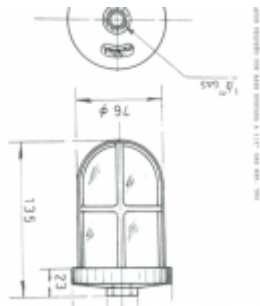

## Small ceiling light with threaded base at 1/2 ? gas up to 40W

[Ver producto](#)

**0,00€**

Supplied with 1 or 2 cable entries.

Reference: 582

Material: brass and glass.

Weight: 530 gr

Cable: 8 mm