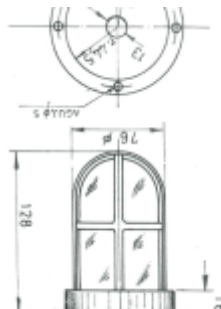

Small straight ceiling lamp for incandescent lamps up to 40W

[Ver producto](#)

0,00€

Crystal: Optional CLEAR ? GREEN ? RED

Reference: 506

Material: brass and glass.

Weight: 610 gr

Cable: 8 mm